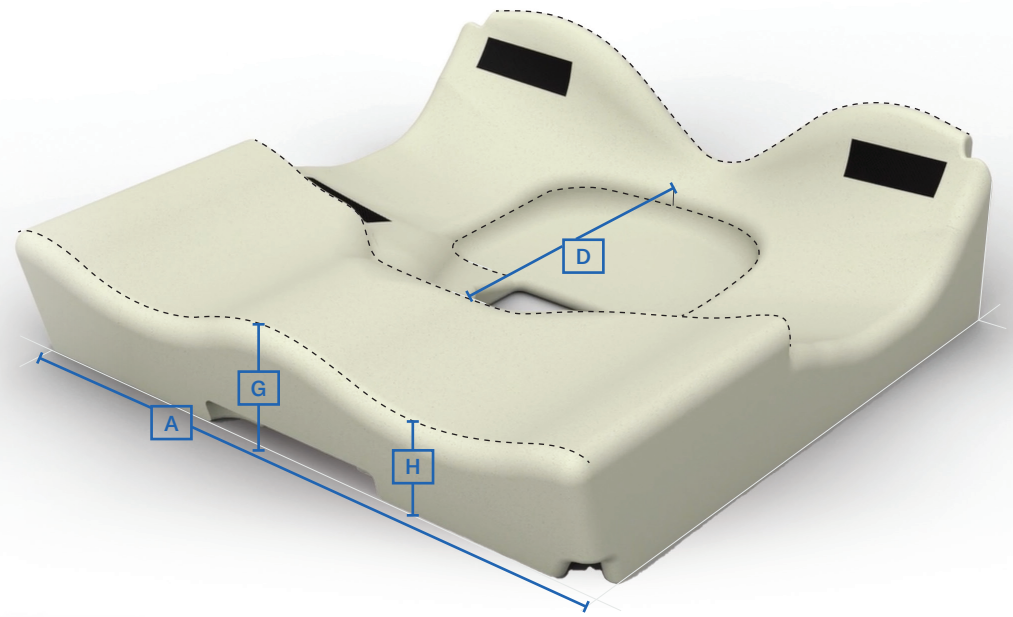

# Hybrid Select

<b>A</b> Width	14" to 20" (35.5 to 50.8 cm)
<b>B</b> Depth (at cushion bottom)*	14" to 20" (35.5 to 50.8 cm)
<b>C</b> Depth (at cushion top)*	14.75" to 20.75" (37.5 to 52.7 cm)
<i>*measured to back of gluteal ridge</i>	
<b>D</b> Pelvic well depth	10" to 10.5" (20.5 to 26.7 cm)
<b>E</b> Top of gluteal ridge	4.7" to 5.2" (11.9 to 13.2 cm)
<b>F</b> Top of lateral thigh support	3.5" (8.9 cm)
<b>G</b> Top of medial knee support	3.5" (8.9 cm)
<b>H</b> Bottom of leg trough	2.5" (6.4 cm)
<b>I</b> Height with overlay in place	3" (7.6 cm)