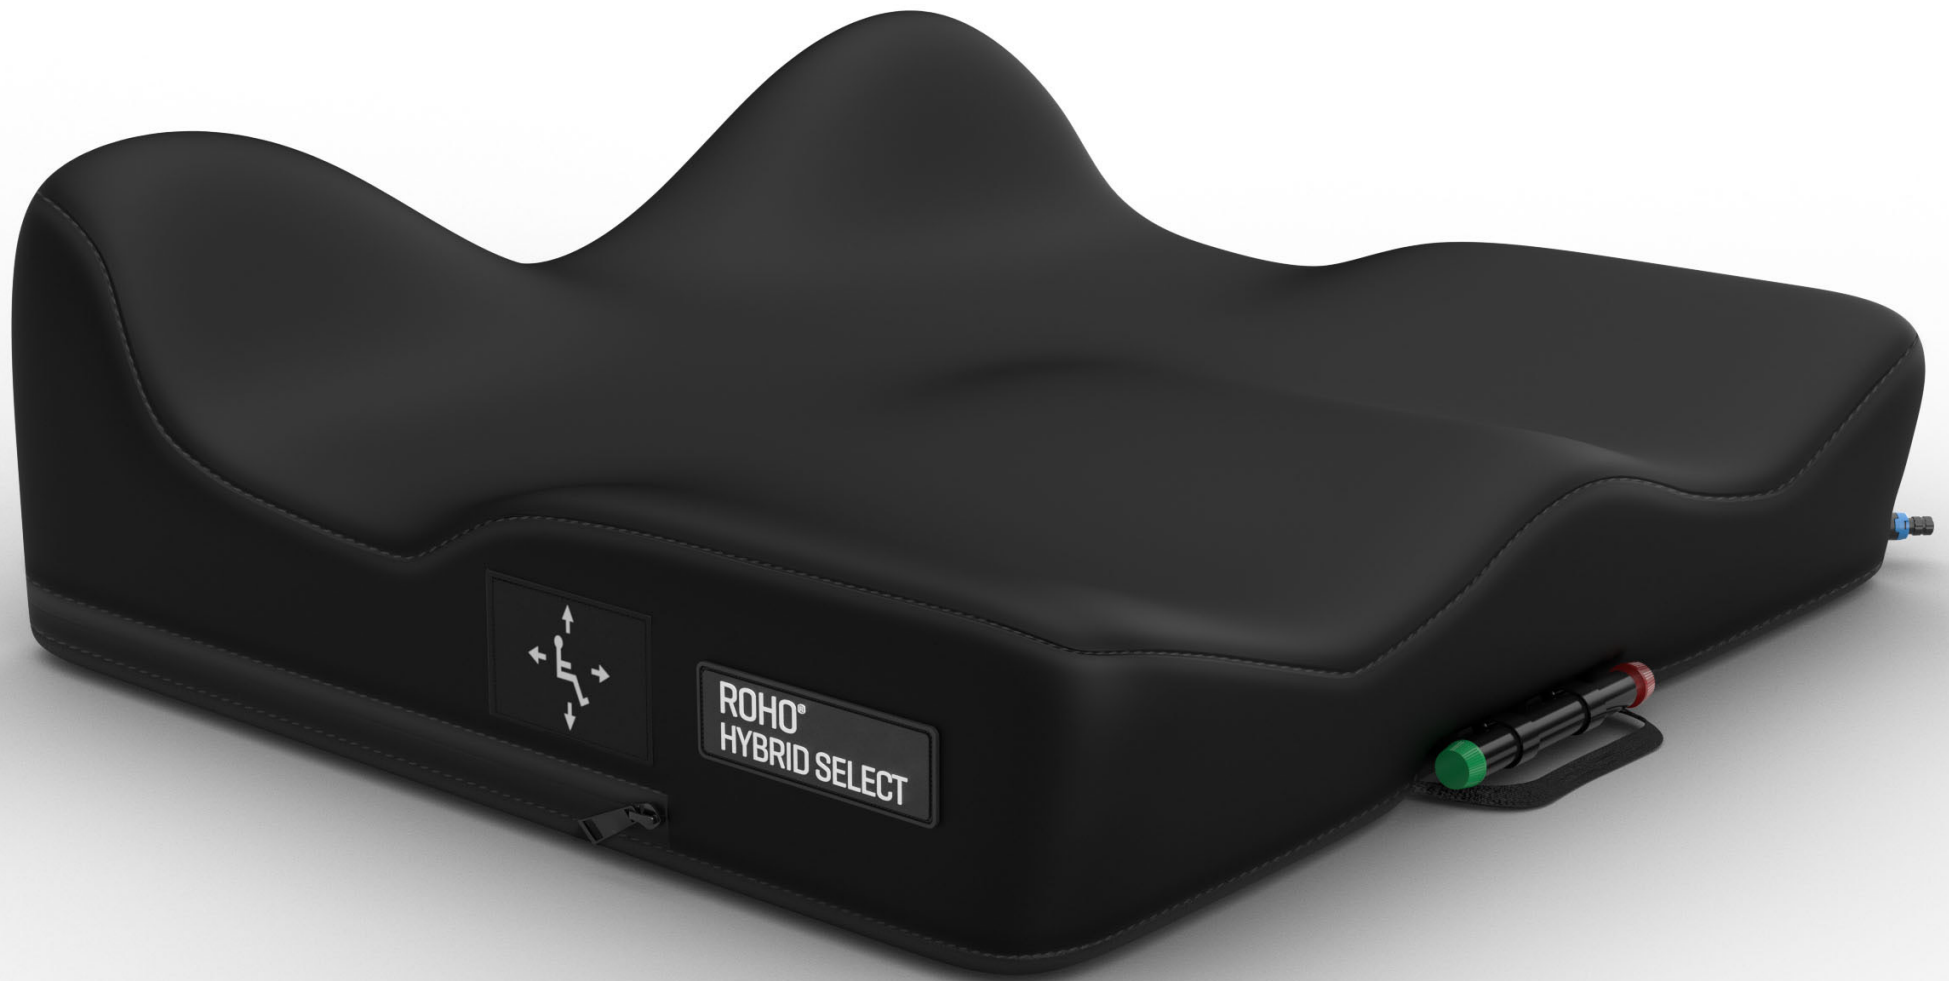

# Hybrid Select

<b>A</b> Width	14" to 20" (35.5 to 50.8 cm)
<b>B</b> Depth (at cushion bottom)*	14" to 20" (35.5 to 50.8 cm)
<b>C</b> Depth (at cushion top)*	14.75" to 20.75" (37.5 to 52.7 cm)
<i>*measured to back of gluteal ridge</i>	
<b>D</b> Pelvic well depth	10" to 10.5" (20.5 to 26.7 cm)
<b>E</b> Top of gluteal ridge	4.7" to 5.2" (11.9 to 13.2 cm)
<b>F</b> Top of lateral thigh support	3.5" (8.9 cm)
<b>G</b> Top of medial knee support	3.5" (8.9 cm)
<b>H</b> Bottom of leg trough	2.5" (6.4 cm)
<b>I</b> Height with overlay in place	3" (7.6 cm)