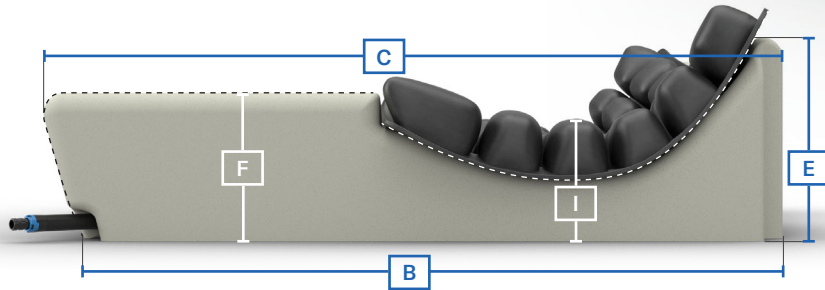

# Hybrid Select

<b>A</b> Width	14" to 20" (35.5 to 50.8 cm)
<b>B</b> Depth (at cushion bottom)*	14" to 20" (35.5 to 50.8 cm)
<b>C</b> Depth (at cushion top)*	14.75" to 20.75" (37.5 to 52.7 cm)
<i>*measured to back of gluteal ridge</i>	
<b>D</b> Pelvic well depth	10" to 10.5" (20.5 to 26.7 cm)
<b>E</b> Top of gluteal ridge	4.7" to 5.2" (11.9 to 13.2 cm)
<b>F</b> Top of lateral thigh support	3.5" (8.9 cm)
<b>G</b> Top of medial knee support	3.5" (8.9 cm)
<b>H</b> Bottom of leg trough	2.5" (6.4 cm)
<b>I</b> Height with overlay in place	3" (7.6 cm)