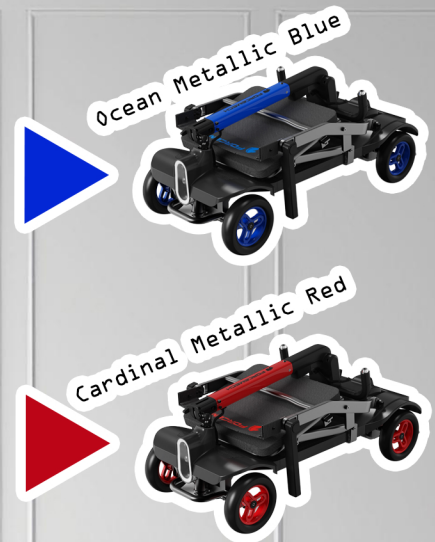

INTRODUCING THE ALL NEW

Traveler

FORCEMECH
INNOVATE MOBILITY FREEDOM

- Simple and Elegant Design
- Smooth Brushless Motor
- Automatic LED Headlight
- LED Daytime Running Light
- LED Rear Signal Flow Light
- Front Dash LED Info Screen
- Hot-Swap Lithium Battery
- Foldable in Seconds for Travel
- 44Lbs* Total Scooter Weight

TWO COLOR CHOICES!

*WITHOUT BATTERY INSTALLED

1-877-903-6723

WWW.FORCEMECH.COM